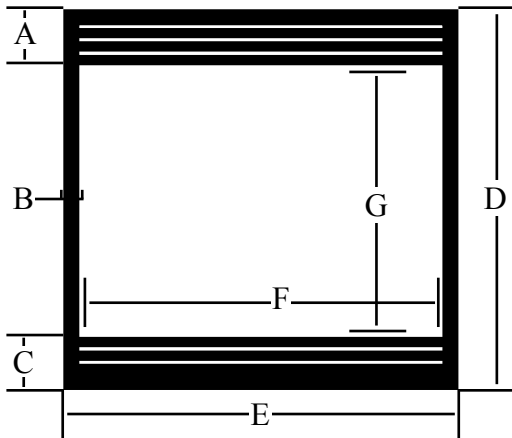

Bring your fireplace dimensions to your local Stoll dealer for a quote.

- A. _____ Measurement A is measured from the top of the exposed black metal, down to the top of the fireplace opening.
- B. _____ Measurement B is measured from the outside of the exposed black metal, in to the side of the fireplace opening. This measurement is the same for both sides.
- C. _____ Measurement C is measured from the bottom of the exposed black metal, up to the bottom of the fireplace opening.
- D. _____ Measurement D is the total height of the exposed black metal.
- E. _____ Measurement E is the total width of the exposed black metal.
- F. _____ Measurement F is the width of the fireplace opening.
- G. _____ Measurement G is the height of the fireplace opening.

Product Details

	Main Frame	Frame Width	Frame Depth	ZC Venting	Gaps In Glass	PowderCoat Finishes	Overlay Finishes	Louvers	10 day production	4-6 week production
ZC ReFace	Any	Any	3/4"	Louvers	•	•	•	•	n/a	•
DV ReFace	Any	Any	3/4"	Louvers	n/a	•	n/a	•	•	•
Traditional Inside Fit	14 ga. Steel	1.5"	5/8"	Air Gap in Main Frame	•	•	•	n/a	•	•
Traditional Overlap	14 ga. Steel	2"	3/4"	Slotted Edge or Filigree	•	•	•	n/a	•	•
Trimline	1/8" Bar Iron	1"	Flat Fit	Air Gap in Main Frame	•	•	•	n/a	•	•
Premium Bar Iron	3/16" Bar Iron	2"	Flat Fit	Air Gap on Side	•	•	•	n/a	n/a	•
Forged Iron	3/16" Forged	2"	Flat Fit	Air Gap on Side	•	•	n/a	n/a	n/a	•